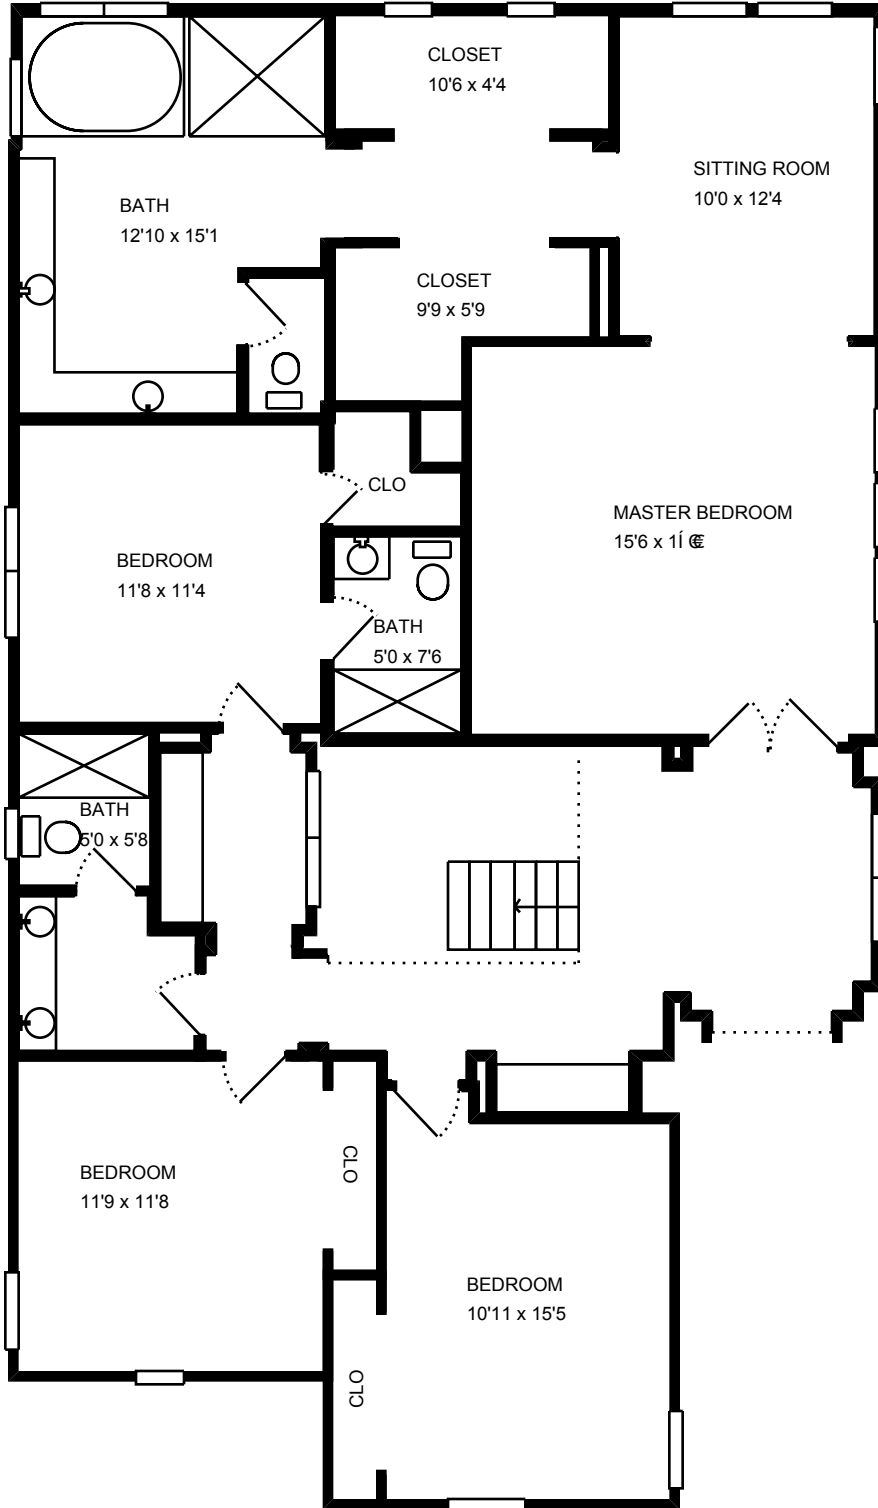

REAL ESTATE MEASURE

Website RE
Order #RE9800-13127
Measure #10623749
Measured 05/26/15

Property Address:
2512 Orvieto Court
Livermore, CA 94550

REAL ESTATE MEASURE

Website RE
Order #RE9800-13127
Measure #10623749
Measured 05/26/15

Property Address:
2512 Orvieto Court
Livermore, CA 94550